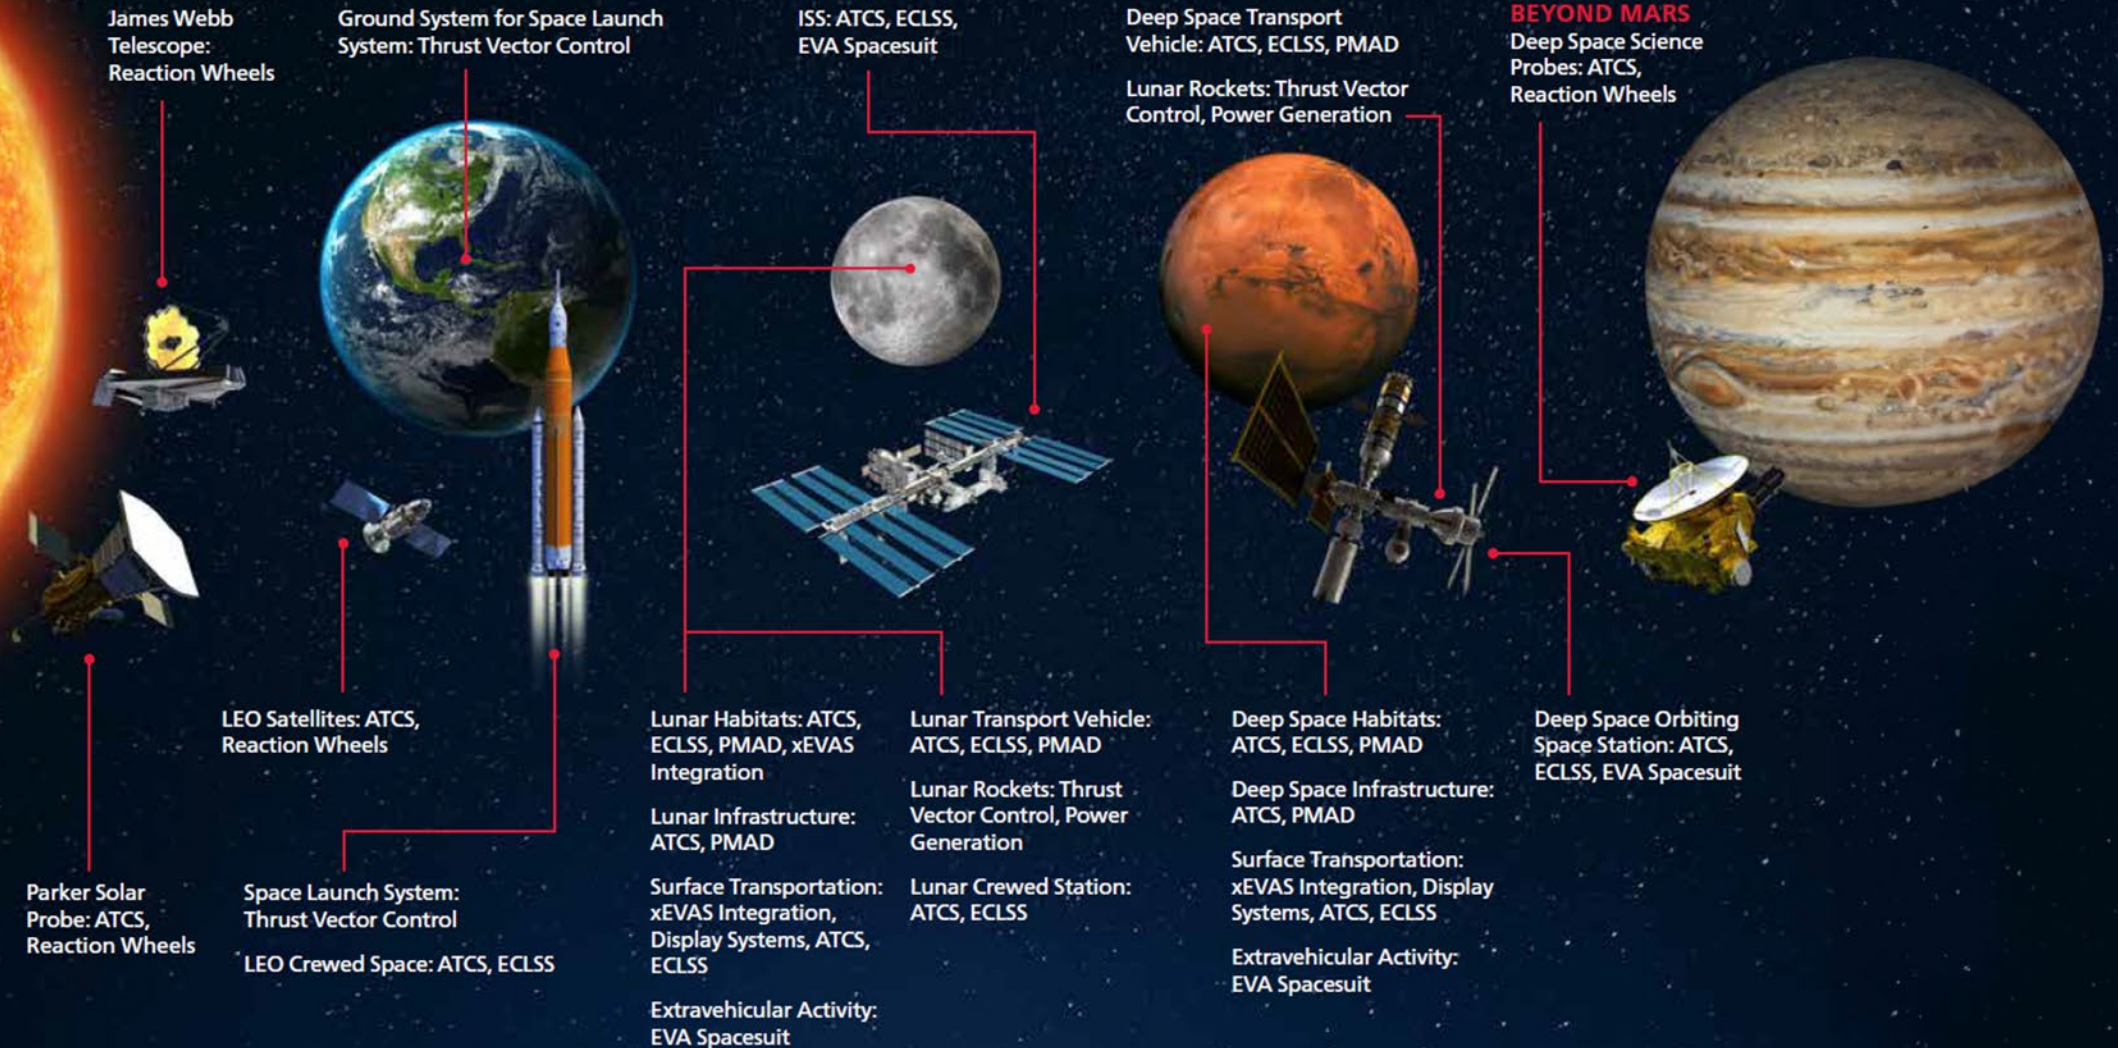

H2M SUMMIT – MARS TRANSIT VEHICLE

Darren Samplatsky
Associate Director, Business Development

May 2024

WE EMPOWER EXTRAORDINARY MISSIONS

From spacesuits to space wheels, life support systems to power generation, thermal controls and more, our innovative solutions are equipping the next generation of space exploration.

LEGEND

- ATCS Active Thermal Control System
- ECLSS Environmental Control & Life Support System
- PMAD Power Management and Distribution
- EVA Extravehicular Activity
- xEVAS Refers to NASA's Exploration Extravehicular Activity Services Contract